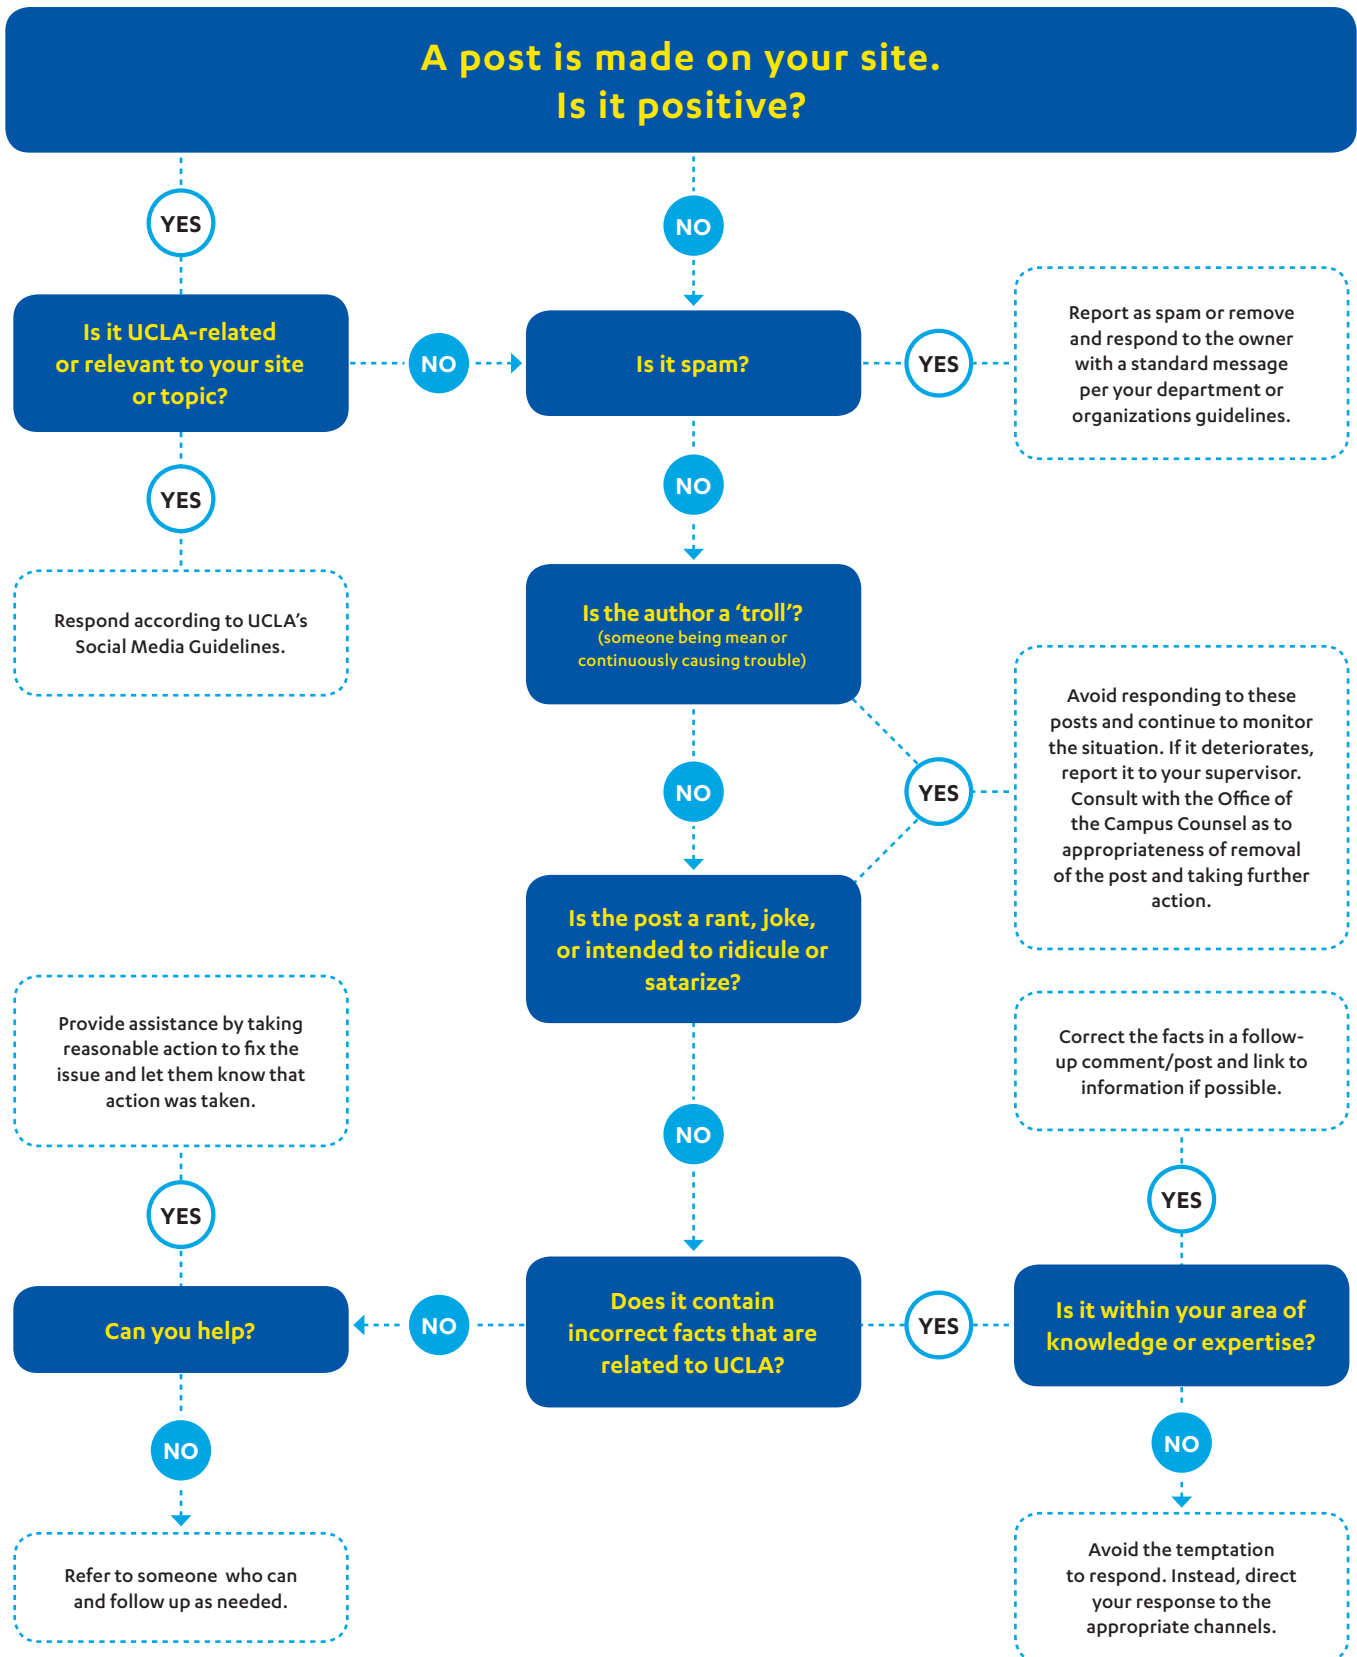

UCLA

Social Media Response Guide

Additional questions or help? Please visit socialmedia.ucla.edu or contact Mike Takahashi - mtakahashi@support.ucla.edu